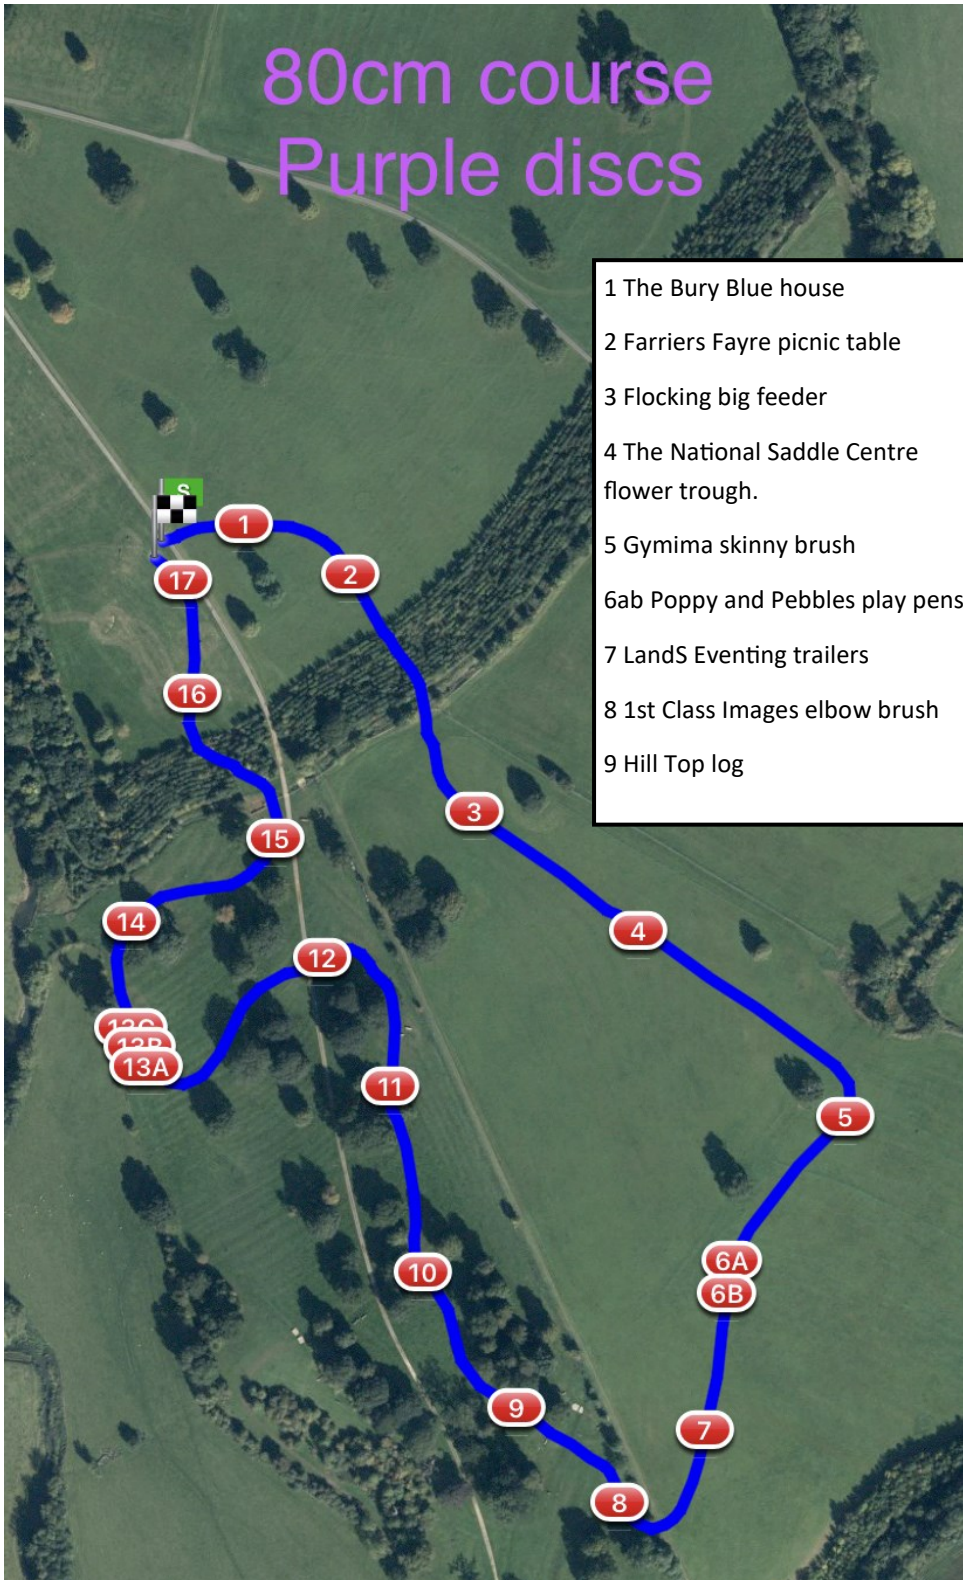

80cm course Purple discs

1 The Bury Blue house	10 Oh deer feeder
2 Farriers Fayre picnic table	11 RF Veterinary Physio table
3 Flocking big feeder	12 Timber wagons
4 The National Saddle Centre flower trough.	13abc The National Saddle Centre water splash
5 Gymima skinny brush	14 River Leam barge
6ab Poppy and Pebbles play pens	15 The Walnut Hill Dog kennel
7 LandS Eventing trailers	16 "It's coming Home" palisade
8 1st Class Images elbow brush	17 #welovevolunteers final flyer
9 Hill Top log