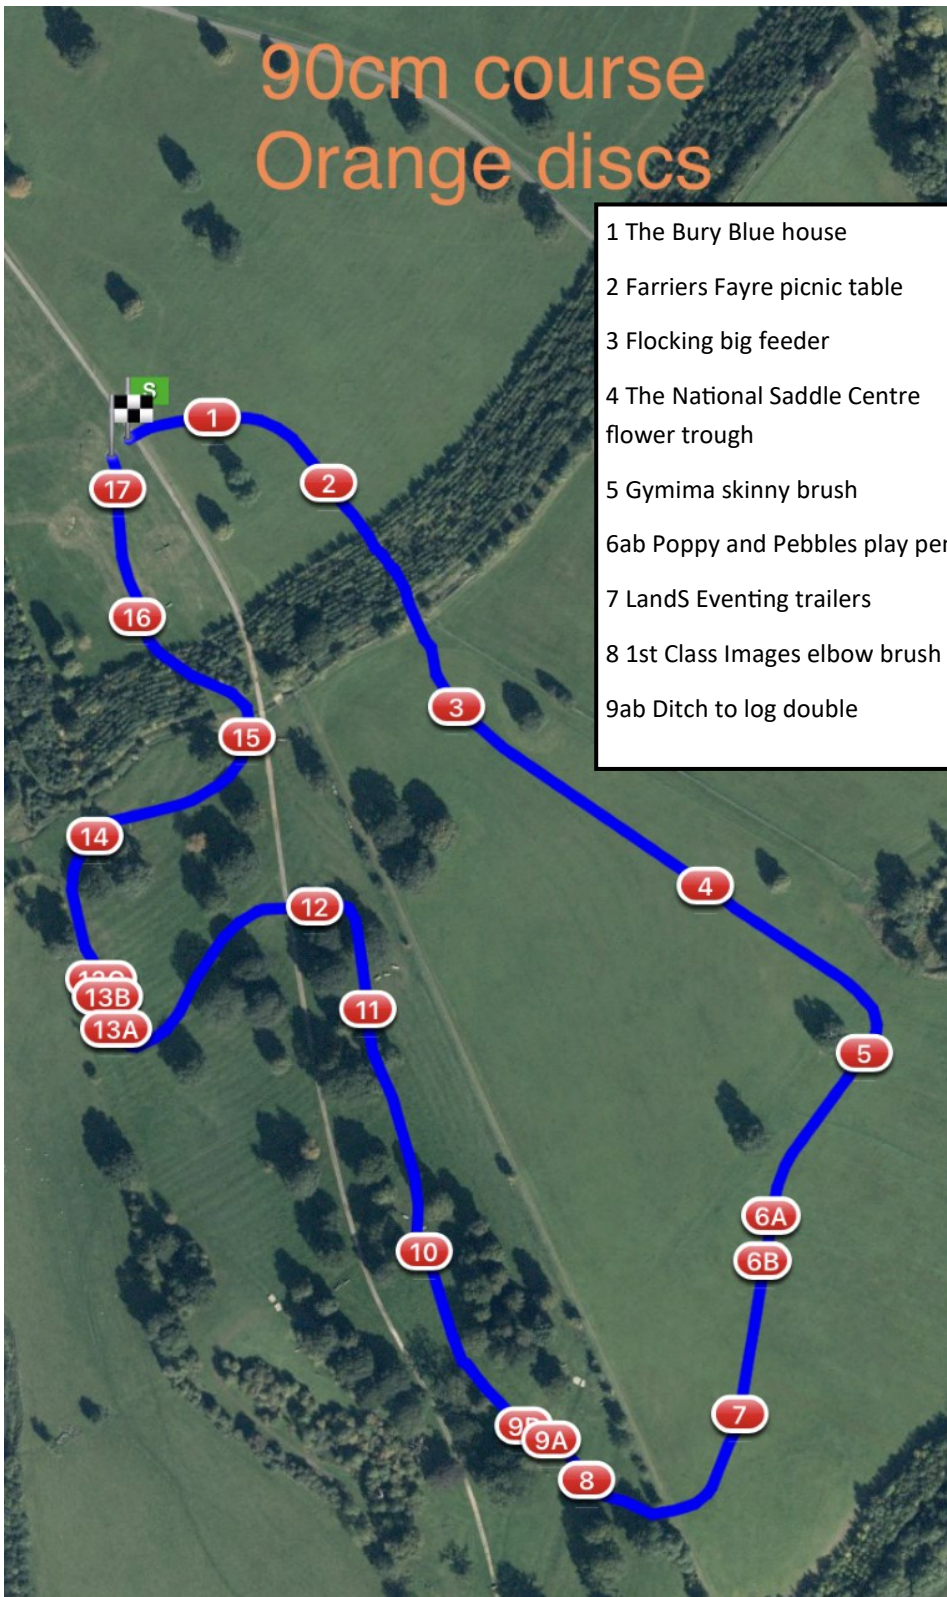

90cm course Orange discs

1 The Bury Blue house	10 Oh deer feeder
2 Farriers Fayre picnic table	11 RF Veterinary Physio table
3 Flocking big feeder	12 Timber wagons
4 The National Saddle Centre flower trough	13abc The National Saddle Centre water splash
5 Gymima skinny brush	14 River Leam barge
6ab Poppy and Pebbles play pens	15 The Walnut Hill Dog kennel
7 LandS Eventing trailers	16 "It's coming Home" corner
8 1st Class Images elbow brush	17 #welovevolunteers final flyer
9ab Ditch to log double